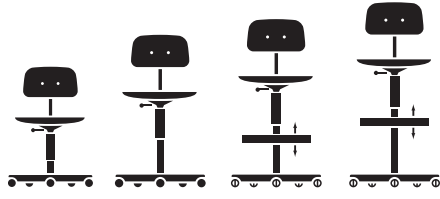

After architect Jørgen Rasmussen **REINVENTED THE WHEEL** in 1965 when he developed the double wheel caster, the demand for the KEVI chair exploded. The new double wheel caster made KEVI more manoeuvrable with less wear on floor surfaces. It was a great improvement for working conditions for many people.

KEVI 2534, 2534U

KEVI 2537

KEVI 2050

KEVI 2539, 2539U

AVAILABLE IN FOUR HEIGHTS

KEVI 4-leg

KEVI 2060

KEVI 2064 PLUS

KEVI 2070 (stackable)

KEVI 2071 (non stackable)

KEVI Stool

KEVI 2062 Lounge

KEVI BAR

KEVI 2531 KEVI 2532

KEVI 2051 KEVI 2052

KEVI Table